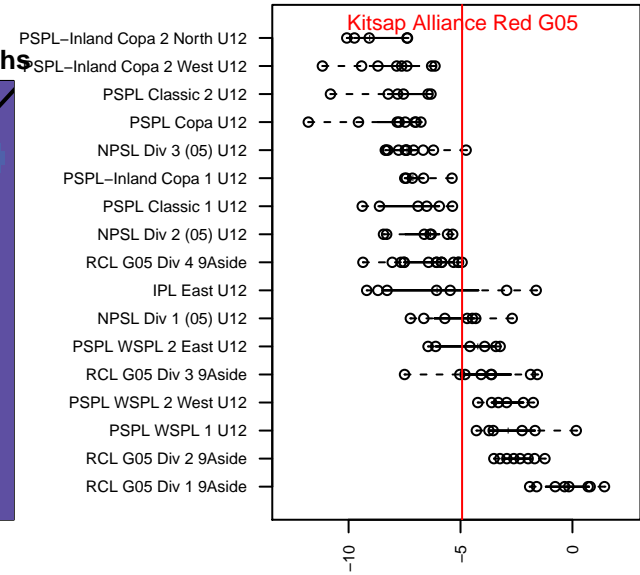

**attack and defense rating
relative to others at age
and all opponents in last 13 months**