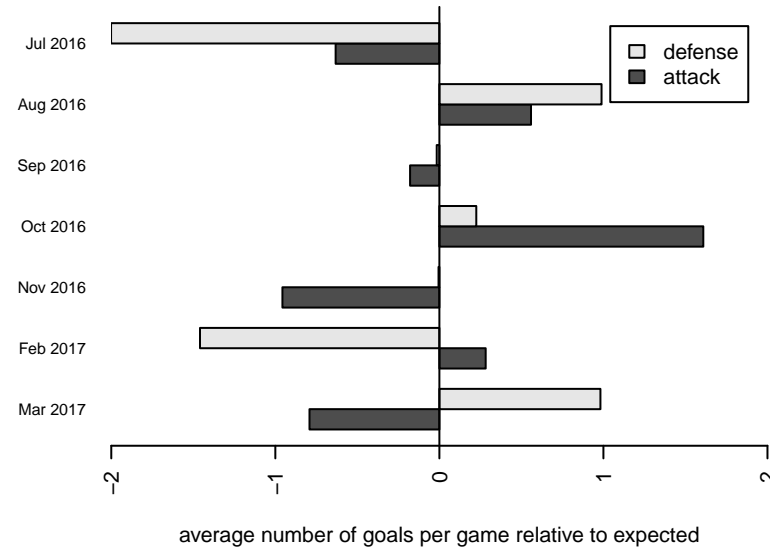

Performance relative to 13 month average