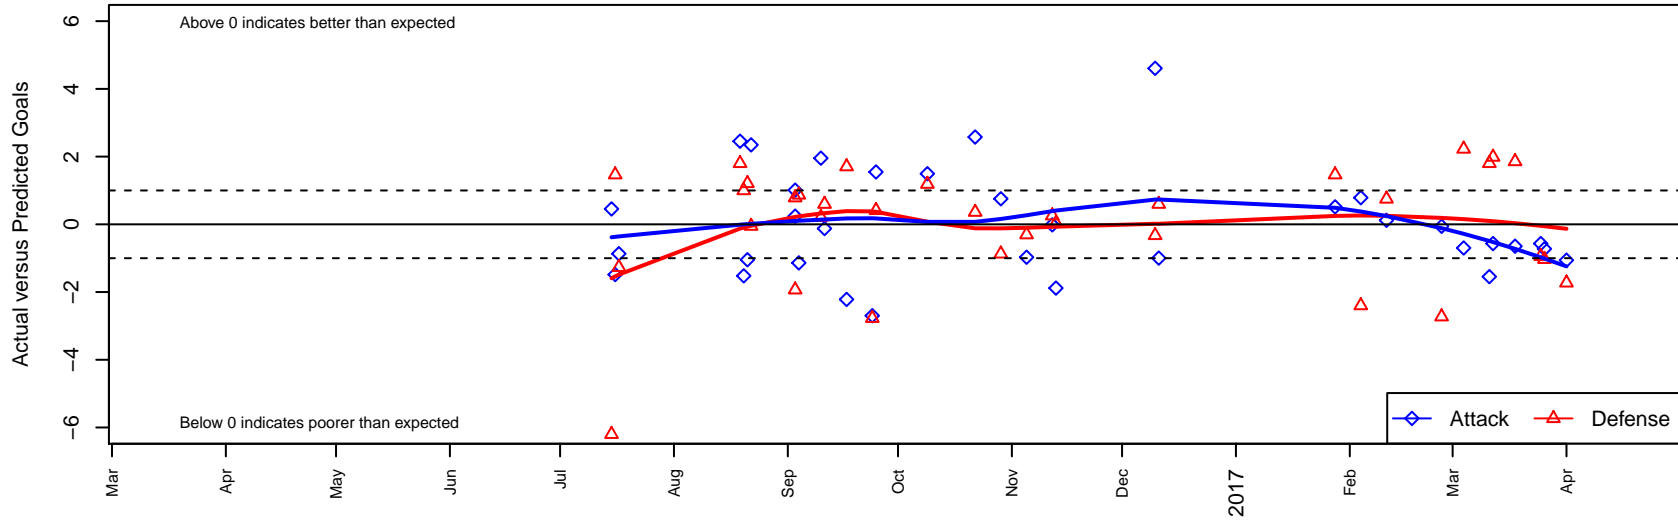

Kitsap Alliance Red G05

Westsound FC
 Silverdale, WA
 G05 total strength=704
 attack=1.02 defense=0.51
 fall league = RCL G05 Div 4 9Aside
 spr league = Win RCL G05 Div 3
 notes= Westsound Red

alt names used:
 Kitsap Alliance FC G05 A
 KITSAP ALLIANCE FC GU12 (WA)
 KITSAP ALLIANCE FC KAFCGU12 (WA)
 Kitsap Alliance G05
 Kitsap Alliance FC G05 A
 Kitsap Alliance FC G05 A

Kitsap Alliance Red G05
 Dots are actual minus expected GF (blue circles) and GA (red triangles).
 Blue line is smoothed change in attack strength. Red is smoothed change in defense strength.

**attack and defense variance (black dot)
relative to other teams
and top 10 in region**