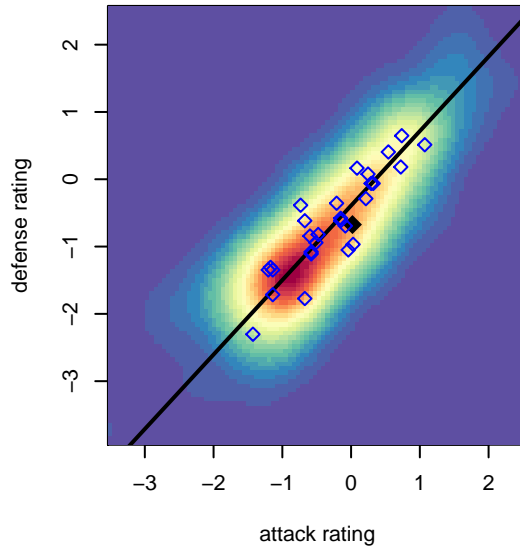

**attack and defense rating
relative to others at age
and all opponents in last 13 months**