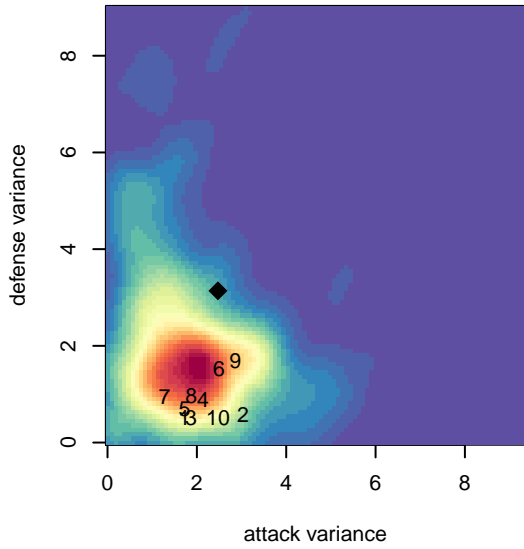

Kitsap Alliance Red G05

Westsound FC
 Silverdale, WA
 G05 total strength=704
 attack=1.02 defense=0.51
 fall league = RCL G05 Div 4 9Aside
 spr league = Win RCL G05 Div 3
 notes= Westsound Red

alt names used:
 Kitsap Alliance FC G05 A
 KITSAP ALLIANCE FC GU12 (WA)
 KITSAP ALLIANCE FC KAFCGU12 (WA)
 Kitsap Alliance G05
 Kitsap Alliance FC G05 A
 Kitsap Alliance FC G05 A

Kitsap Alliance Red G05
 Dots are actual minus expected GF (blue circles) and GA (red triangles).
 Blue line is smoothed change in attack strength. Red is smoothed change in defense strength.

**attack and defense variance (black dot)
relative to other teams
and top 10 in region**