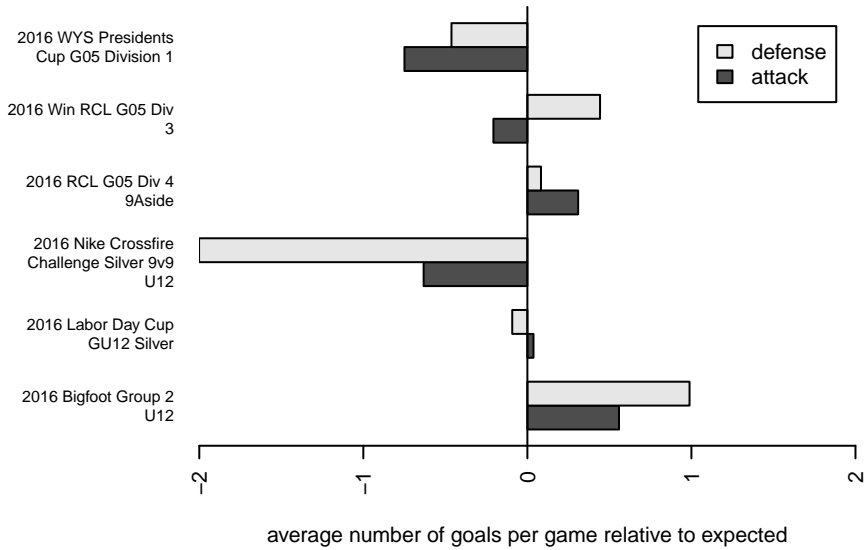

Performance relative to 13 month average